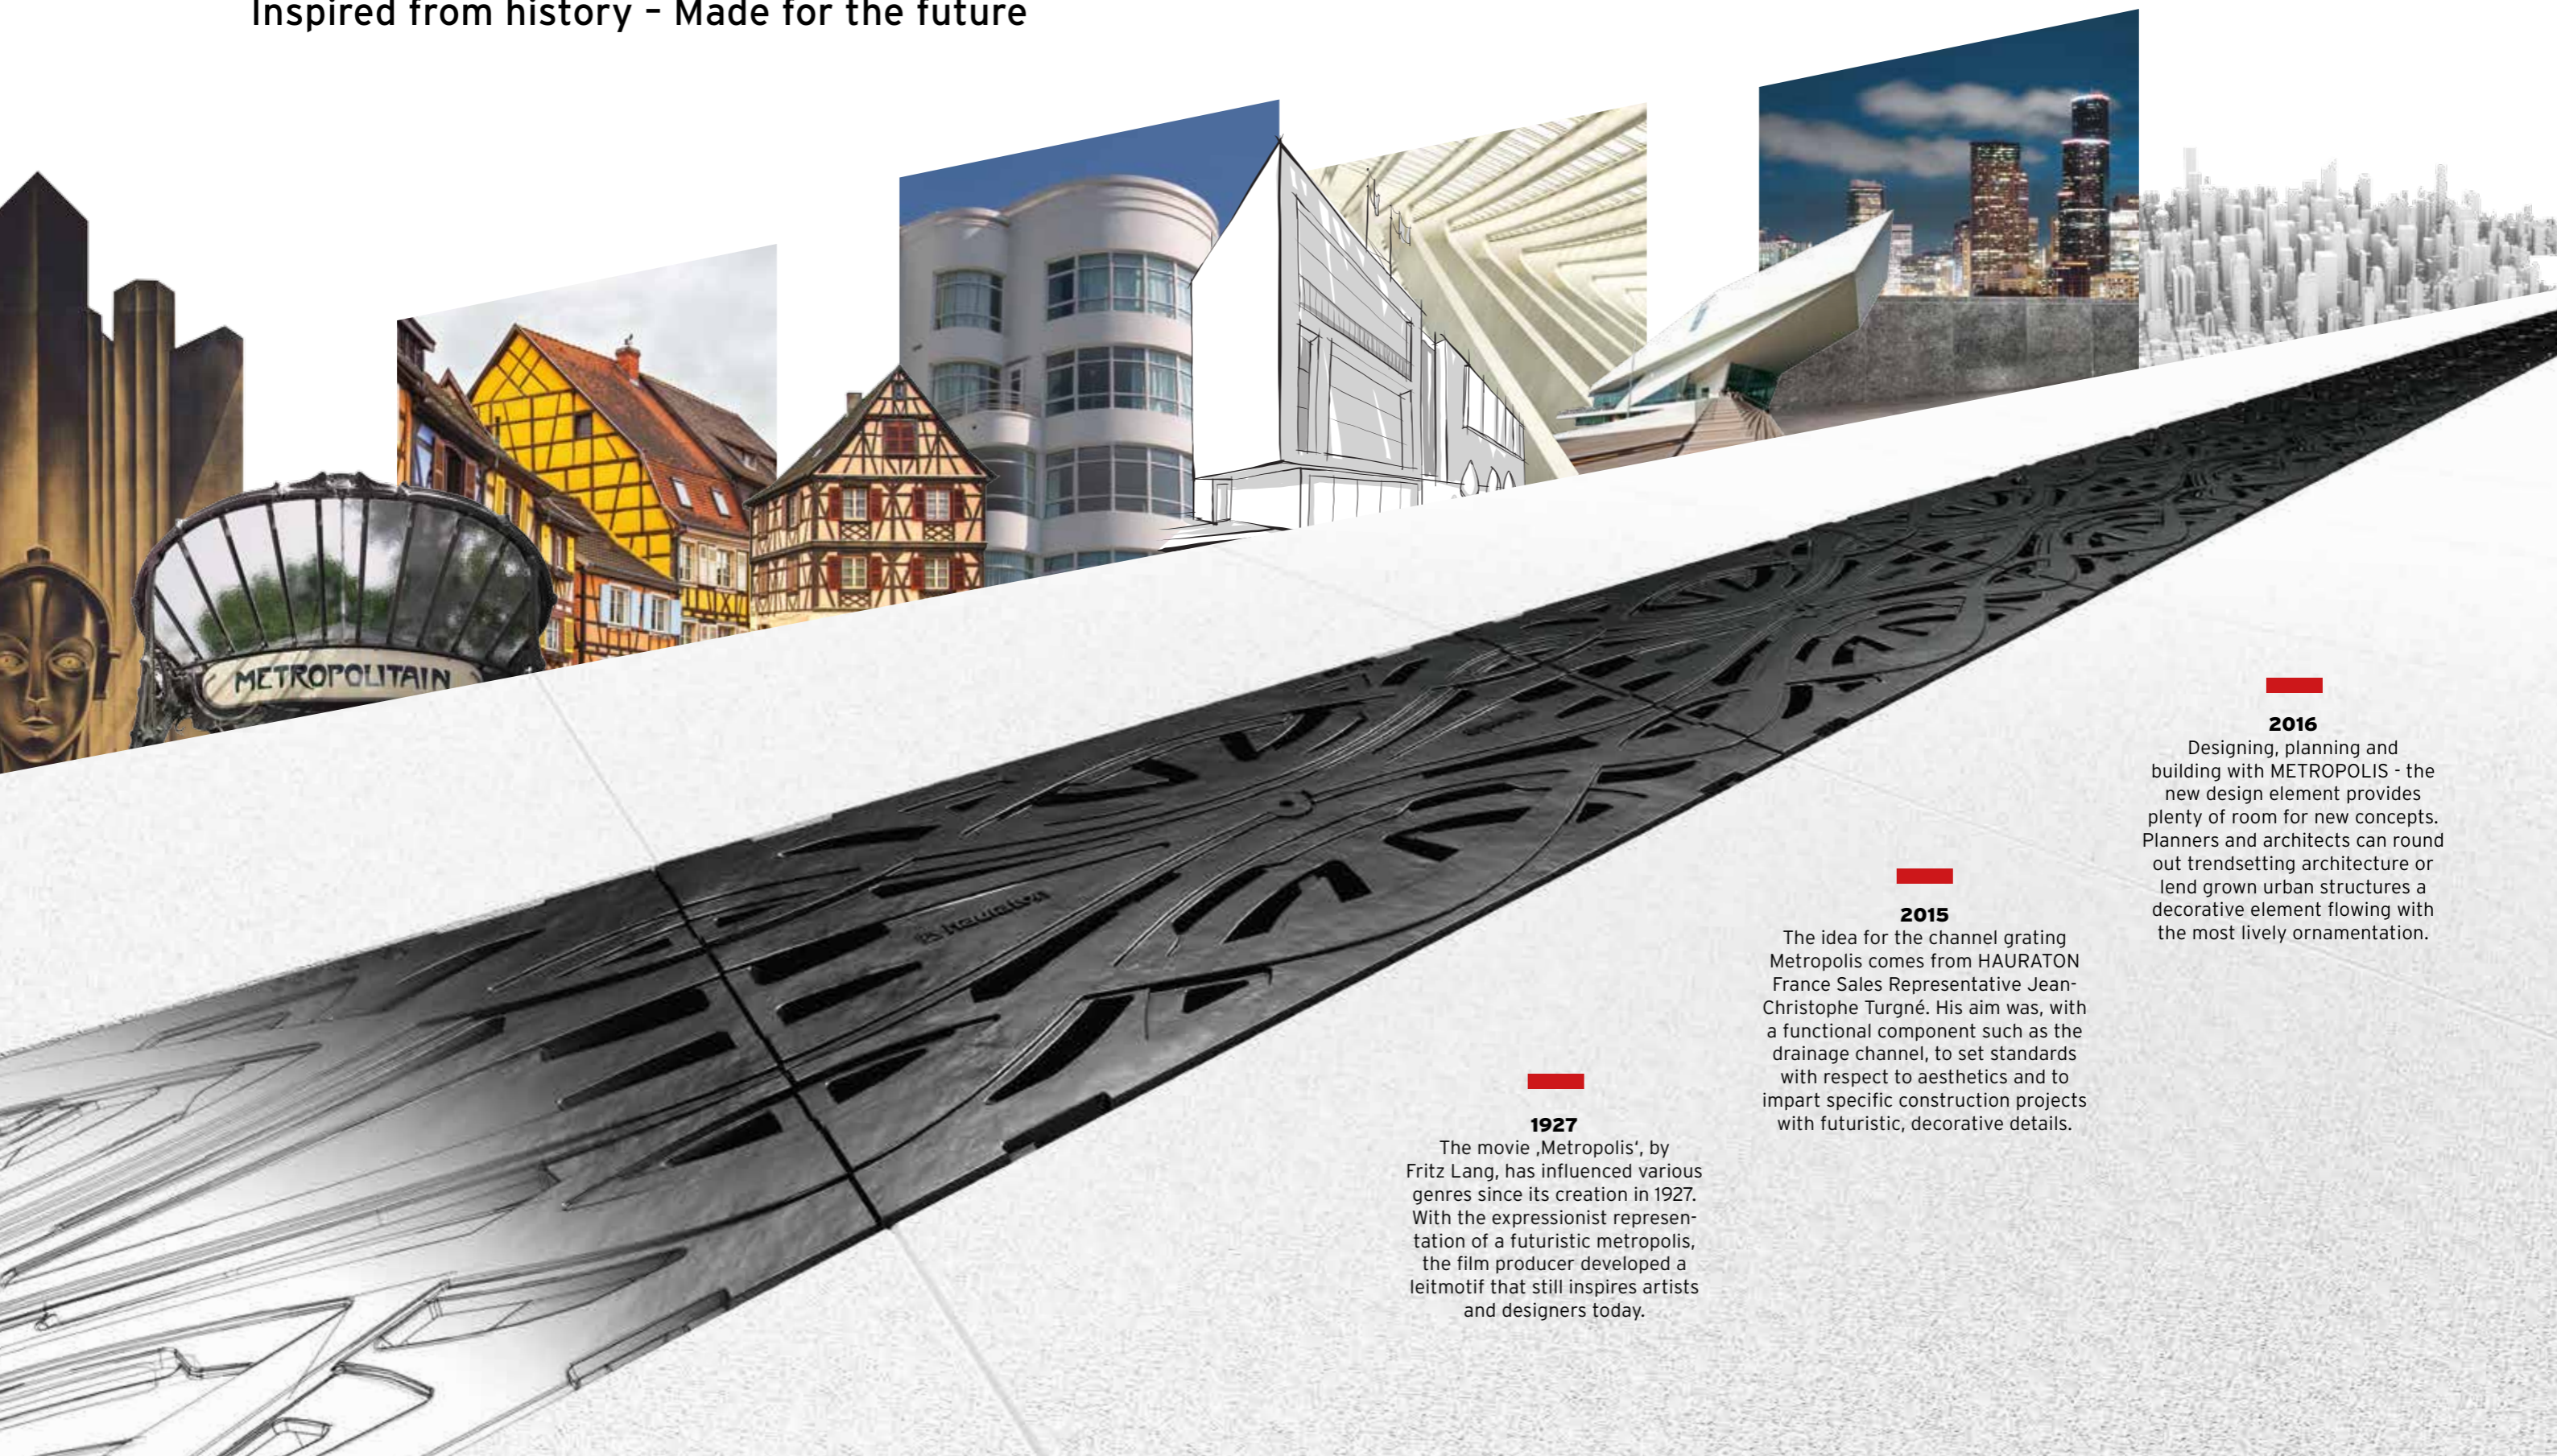

METROPOLIS

Inspired from history - Made for the future

2016

Designing, planning and building with METROPOLIS - the new design element provides plenty of room for new concepts. Planners and architects can round out trendsetting architecture or lend grown urban structures a decorative element flowing with the most lively ornamentation.

2015

The idea for the channel grating Metropolis comes from HAURATON France Sales Representative Jean-Christophe Turgné. His aim was, with a functional component such as the drainage channel, to set standards with respect to aesthetics and to impart specific construction projects with futuristic, decorative details.

1927

The movie 'Metropolis', by Fritz Lang, has influenced various genres since its creation in 1927. With the expressionist representation of a futuristic metropolis, the film producer developed a leitmotif that still inspires artists and designers today.